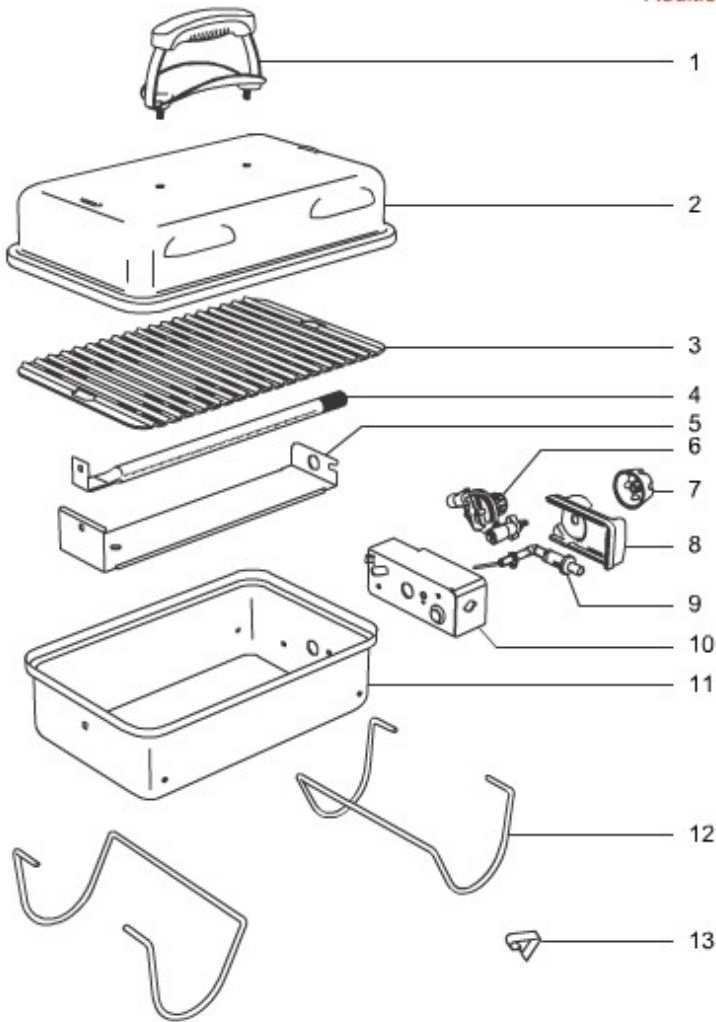

SCHEMATICS

CUSTOMER SERVICE
1-800-446-1071

Export (general) / Gas / Gas Go-Anywhere

[VIEW ALL](#)

MODEL #: 1141075 DESCRIPTION: GAS GO-ANYWHERE BLK 30MB (2014) (EXPORT)

[Print Schematic](#)

Gas Go Anywhere
Additional Parts

08.13

SEQ	DESCRIPTION	PART#
A	Assembly guide, Gas-Go-Anywhere, 30/37/50mb, EU '14	58201
A	Owner's Guide, Gas-Go-Anywhere, 30mb, EU '14	58202
A	Owner's Guide, Gas Go-Anywhere, C EU '15	48603
W	Hardware for the Charcoal Go-Anywhere Grill.	80211
W	Hardware pack for Go-Anywhere gas grill	80215

W	Hardware, Bowl, Gas-Go-Anywhere, '14 EU	65094
1	Handle kit w/shield, gray, '15	80672
2	Lid assembly, Gas-Go-anywhere, black, export '14	69977
3	Porcelain enameled cooking grate, Gas-Go-Anywhere '14	69978
4	Burner tube assembly, Gas-Go-Anywhere, export '14	69976
5	Heat shield, Gas-Go-Anywhere, export '14	69966
6	Valve/regulator assembly, 30mb, Gas-Go-Anywhew, export '14	69970
7	Control knob, Gas-Go-Anywhere, export '14	69986
8	Control panel cover, Gas-Go-Anywhere, black, export '14	69975
9	Igniter kit, Gas-Go-Anywhere, export '14	69973
10	Control panel, Gas-Go-Anywhere, export '14	69974
11	Bowl, Gas-Go-Anywhere, black, export '14	69965
11	Hardware, Bowl, Gas-Go-Anywhere, '14 EU	65094
12	Wire legs w/hardware, Gas Go-Anywhere '14 - export	65063
13	Hardware for the Charcoal Go-Anywhere Grill.	80211