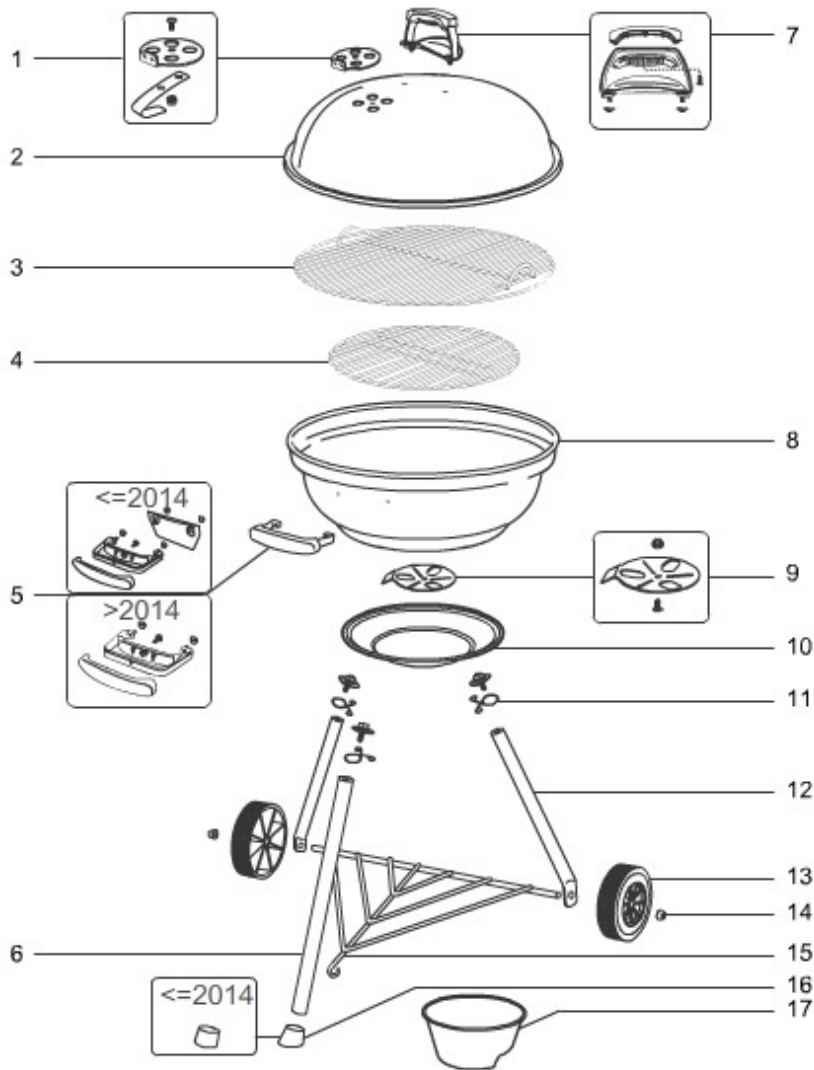

SCHEMATICS

CUSTOMER SERVICE
1-800-446-1071

Export (general) / Charcoal / Compact Kettles

[VIEW ALL](#)

MODEL #: 1321004 DESCRIPTION: COMPACT KETTLE 57CM BLK (2010) (EXPORT)

[Print Schematic](#)

Compact XV EU AG 2015
Additional Parts

04.14

SEQ	DESCRIPTION	PART#
A	Charcoal owners guide '13, EU	54770
A	Assembly guide, 47/57cm Compact. export	54235
W	Ash catcher clips (pack of 3)	60701
W	Hardware kit, Compact '10 - export	88562
W	Complete hardware kit, 57cm Compact '10	88564

1	Lid damper kit, 57cm Compact	65448
2	Lid assembly, 57cm Compact, black '15	65451
3	22.5" Cooking grate, Compact grills	74172
4	Charcoal grate for 57cm compact grills (packaged)	80750
5	Bowl handle kit, Compact '15 - export	65444
5	Handle kit for bowl, 57 cm Compact '10	80683
6	Front leg, Compact - export	65467
7	Handle kit w/shield, gray 47cm Compact	65447
8	Bowl for 57 cm Compact Grill. Black.	98167
9	Bowl damper, 57cm Compact '15	65454
10	Ash catcher 22.5" Compact '15 - export	65443
11	Ash catcher clips (pack of 3)	60701
12	Rear legs (set of 2), Compact - export	70178
13	6" Wheel (set of 2) w/black wall	80748
14	Replacement hubcaps (pack of 3)	987101
15	Triangle, black, 57cm Compact '15	65453
16	Hardware pack #2, 47/57 cm Compact	71780
16	Leg cap tube, white	87201
17	Measuring cup, '15	65456
410	Assembly guide, 47/57cm Compact. export	54235
410	Charcoal owners guide '13, EU	54770
470	Ash catcher clips (pack of 3)	60701
470	Hardware kit, Compact '10 - export	88562
470	Complete hardware kit, 57cm Compact '10	88564

29 Items Found

[SCROLL TO TOP](#)

[View All](#)