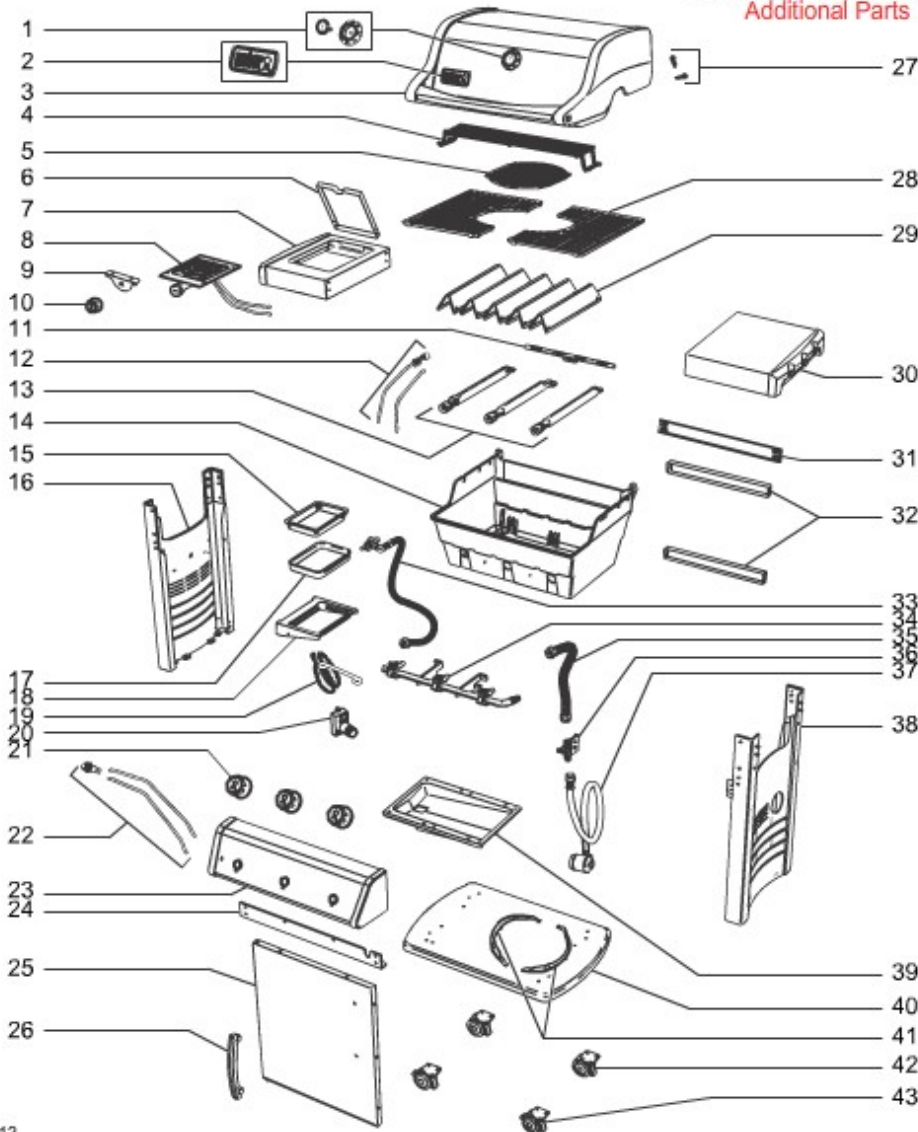

SCHEMATICS

CUSTOMER SERVICE
1-800-446-1071

Central Europe / Gas / Spirit (2013-2016)

[VIEW ALL](#)

MODEL #: 46613675 DESCRIPTION: SPIRIT E-320 ORIGINAL LP BLK W/GBS (2014) (CENTRAL EUROPE)

[Print Schematic](#)

Spirit® E320 Original
Additional Parts

08.13

SEQ	DESCRIPTION	PART#
A	Literature Kit, Spirit Original 210/220/320 w/GBS LP, C EU	48959
A	Literature Kit, Spirit 210/310/320 Original, export '14	57393
A	Assembly guide, Spirit 310/320 Original, C EU '14	58310
A	Assembly guide, Spirit 310/320 Original, C E '14	58330
A	Assembly guide, Spirit 310/320 Original, C E '14	58335

10	Side burner knob, Spirit '13	69854
11	Burner tube kit, Spirit 300, '13, export	69786
11	Crossover tube, Spirit 300 series, '13	69898
12	Electrode for electronic ignition, Spirit '13	69794
12	Electronic igniter kit, Spirit 220-330	69851
13	Burner tube kit, Spirit 300, '13, export	69786
14	Cookbox, Spirit 300, '13	69783
14	Hardware for burner tubes/grease tray rails	62774
14	Grease tray rails, Spirit '13	69867
14	Hardware for mounting manifold, Spirit '13	69843
15	Aluminum drip pans - small	6415
16	Hardware, frame assembly (Hardware bag B)	84684
16	LHS panel assembly, Spirit '14	64817
17	Catch pan kit	83156
18	Hardware for mounting manifold, Spirit '13	69843
18	Catch pan holder, Spirit 300, '13	69806
19	Match holder w/chain	69894
20	Hardware, ignition module assembly (Hardware bag D)	84686
20	Ignition module, Spirit 220/320, Spirit '13	69849
20	Electronic igniter kit, Spirit 220-330	69851
21	Set of control knobs, Spirit 300, '13	69893
22	Electronic ignition switch/button, Spirit '13	69871
22	Electronic igniter kit, Spirit 220-330	69851
23	Hardware, control panel assembly, Spirit 300 (Hardware bag J)	84691
23	Control panel, Spirit 300, black, export '14	64829
24	Front cross piece, Spirit 300, '13	69831
24	Hardware, frame assembly (Hardware bag B)	84684
25	Hardware for door assembly, Spirit 210/310/320, export '14	83656
25	Door assembly, Spirit 300, black, export '14	64831