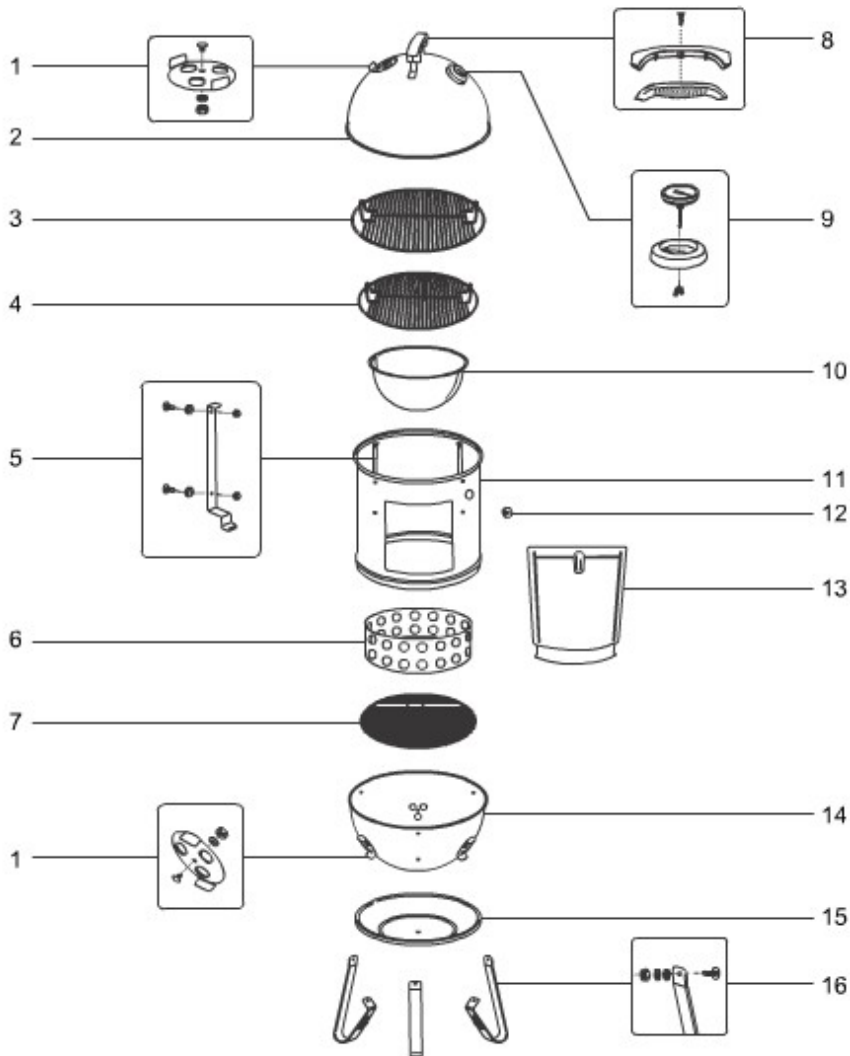

SCHEMATICS

CUSTOMER SERVICE
1-800-446-1071

Export (general) / Charcoal / Specialty Products

[VIEW ALL](#)

MODEL #: 721004 DESCRIPTION: SMOKEY MOUNTAIN COOKER 18" (2010) (EXPORT)

[Print Schematic](#)

Smokey Mountain Cooker - 18.5" Additional Parts

07.13

SEQ	DESCRIPTION	PART#
A	Charcoal warranty addendum, Germany/Austria '14	85113
A	Assembly/Owners Guide, SMC, C EU '15	48608
W	Hardware kit, SMC w/grommet '14	83196
Z	Cover for 18" SMC, black	30173499
1	Damper kit, 18.5" Bar-B-Kettle & Smokey Mountain Cooker	63015

2	Lid assembly, 18.5" Smokey Mountain Cooker, black, '09	63005
3	Cooking grate, 18.5", '10	80634
4	Lower cooking grate, 18.5" SMC, '14	85042
5	Grill straps	63020
6	Charcoal chamber, 18.5" Smokey Mountain Cooker	63007
7	Charcoal grate, 18.5" Smokey Mountain Cooker	63013
8	Handle kit, charcoal, qty 1, '10	80671
9	Bezel for thermometer, Charcoal	63027
9	Thermometer, 18.5" SMC, Europe '14	64861
10	Water pan, 18" Smokey Mountain Cooker, '09	63024
11	Center ring, 18" Smokey Mountain Cooker, black '14	85039
12	Grommet, gray, SMC	85037
13	Door assembly	63018
14	Bowl for 18.5" Smokey Mountain Cooker, black	63001
15	Heat shield, 18.5"/22.5" Smokey Mountain Cooker, '09	63017
16	Leg kit, 18.5" Smokey Mountain Cooker, '09	63022
410	Assembly/Owners Guide, SMC, C EU '15	48608
470	Hardware kit, SMC w/grommet '14	83196
480	Damper kit, 18.5" Bar-B-Kettle & Smokey Mountain Cooker	63015
480	Leg kit, 18.5" Smokey Mountain Cooker, '09	63022
510	Cover for 18" SMC, black	30173499

26 Items Found

[SCROLL TO TOP](#)

[View All](#)